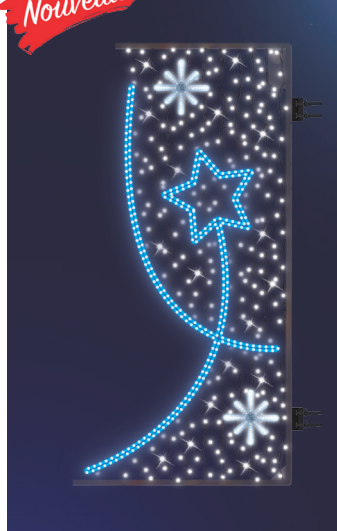

Boréal-Lydia

78108-40LED | ~~338 €~~ **270 € HT**
(H)1.50 x (L)0.65 m | 29 w | 7 Kg

78109-40LED | ~~408 €~~ **326 € HT**
(H)2.00 x (L)0.85 m | 39 w | 8 Kg

Nouveau

Boréal-Kore

78110-40LED | ~~366 €~~ **292 € HT**
(H)1.50 x (L)0.75 m | 31 w | 7 Kg

78111-40LED | ~~441 €~~ **352 € HT**
(H)2.00 x (L)1.00 m | 40 w | 8 Kg

Possibilité de mettre les décors en traversée de rues : à préciser lors de la commande.