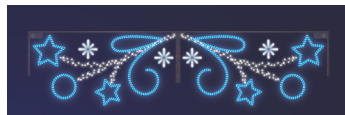

Boréal-Kore

78110-40LED | ~~366 €~~ **292 € HT**
(H)1.50 x (L)0.75 m | 31 w | 7 Kg

78111-40LED | ~~441 €~~ **352 € HT**
(H)2.00 x (L)1.00 m | 40 w | 8 Kg

Possibilité de mettre les décors en traversée de rues : à préciser lors de la commande.

gamme Boréal