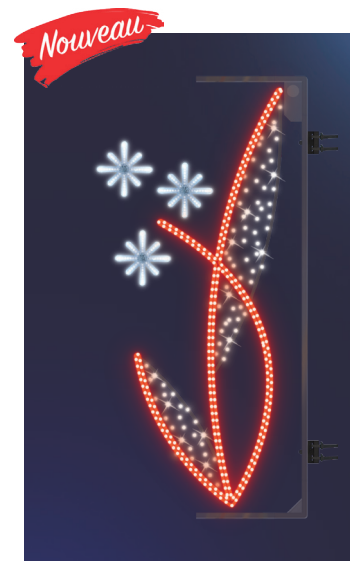

Boréal-Palm

78116-40LED | ~~338 €~~ **270 € HT**
(H)1.50 x (L)0.75 m | 26 w | 7 Kg

78117-40LED | ~~408 €~~ **326 € HT**
(H)2.00 x (L)0.95 m | 36 w | 8 Kg

Possibilité de mettre les décors en traversée de rues : à préciser lors de la commande.