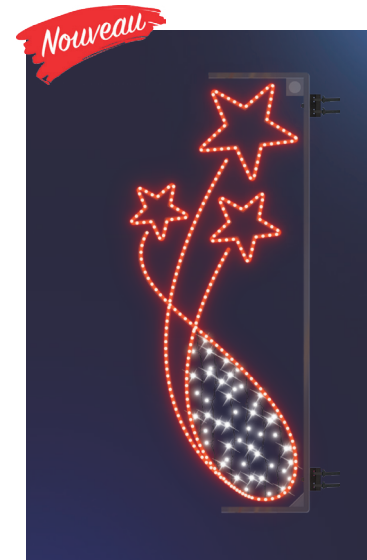

Boréal-Sagitta

78104-40LED | ~~362 €~~ 292 € HT
(H)1.50 x (L)0.60 m | 33 w | 8 Kg

78105-40LED | ~~481 €~~ 384 € HT
(H)2.00 x (L)0.80 m | 43 w | 9Kg

Possibilité de mettre les décors en traversée de rues : à préciser lors de la commande.